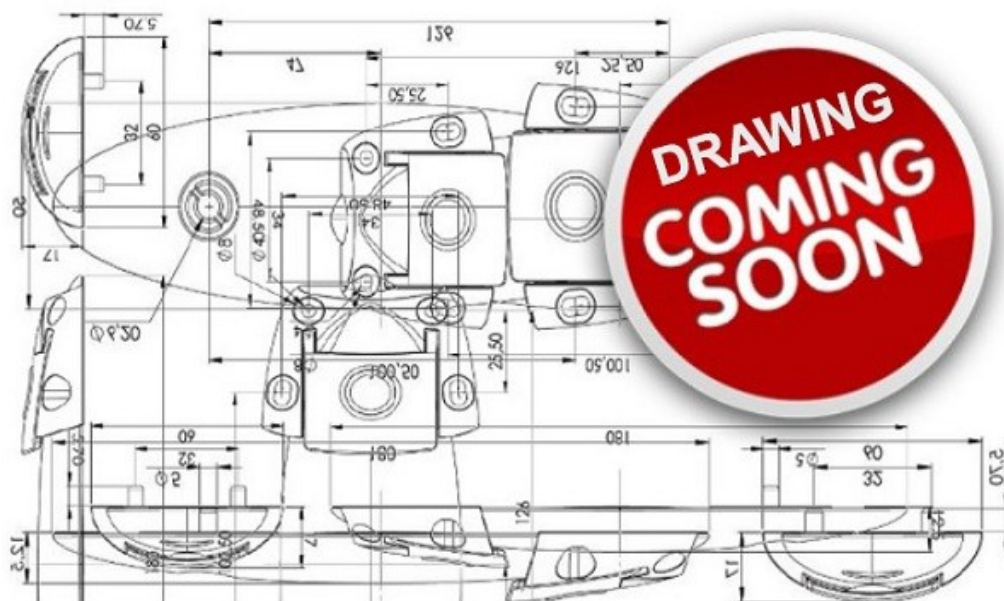

### Item number:

28.29.641-0

Units	Box	Carton	HS Code	Barcode
Set		1	8302415000	
5704866517171				

SV-Q60 Fitting set. x1 Double SofTop

60kg

BALL BEARING