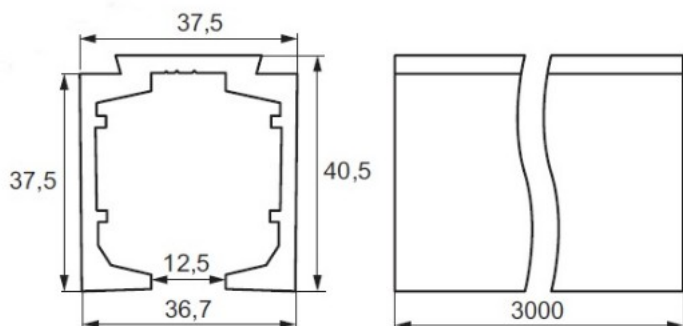

PRODUCT SHEET

Description:

Alu Top Profile 3000mm, Brushed Alu F/Glass Folding Door

Item number:

28.25.220-0

Units	Box	Carton	HS Code	Barcode
Pcs.	1	7	7604299090	
				5704866444736

SISO A/S

Mileparken 11
DK-2740 Skovlunde
Denmark
VAT: DK 24786013