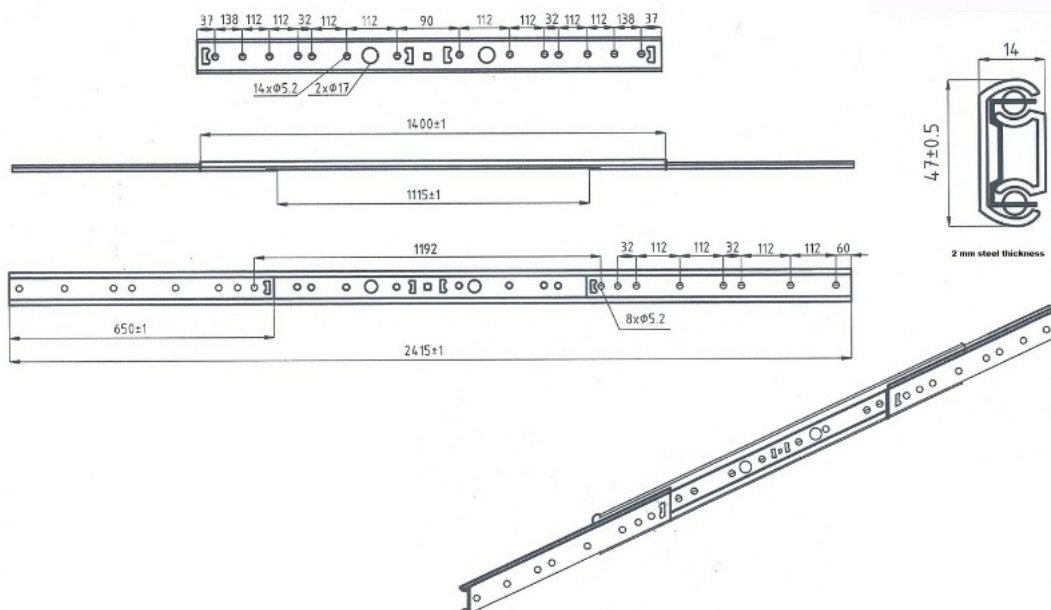

PRODUCT SHEET

Description:

Table Extension 9097-S 1080mm, "No Angle" on Wing", ZPL Opening:1090mm, Closed: 1400mm, Wing Size: 650mm, Total, Lenght When Open:2390mm, Load Capacity: 90Kg., Profile Height:49mm

Item number:

24.05.105-0

Units	Box	Carton	HS Code	Barcode
Pair	1	5	8302420090	 5704866402316

SISO A/S

Mileparken 11
DK-2740 Skovlunde
Denmark
VAT: DK 24786013

Phone +45 45 830 900

www.siso.dk
siso@siso.dk

Danske Bank
Nytov Branch
Copenhagen
SWIFT: DABADKKK