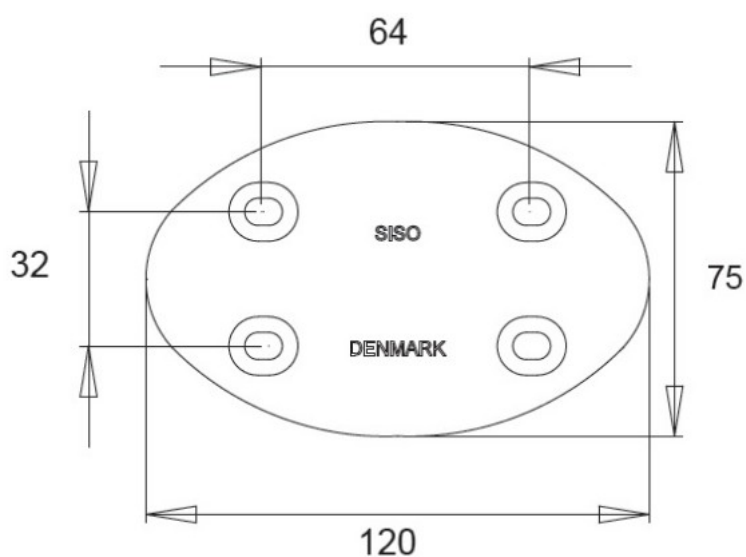

PRODUCT SHEET

Description:

Linkit Table Connector, Light Antracite, SISO DK

Item number:

24.03.091-0

| Units | Box | Carton | HS Code | Barcode |
|-------|-----|--------|------------|---|
| Pcs. | 2 | 100 | 8302420090 |  5704866087773 |