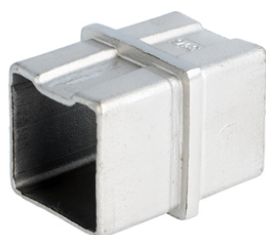

PRODUCT SHEET

Description:

Baluster Square Handrail Tube 180DG Connector, SS316 Brushed

Item number:

22.10.425-0

Units	Box	Carton	HS Code	Barcode
Pcs.	30	120	8302419000	
				5704866108720

SISO A/S

Mileparken 11
DK-2740 Skovlunde
Denmark
VAT: DK 24786013