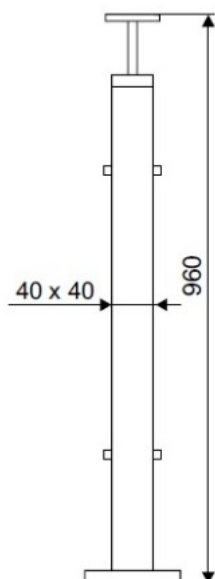

PRODUCT SHEET

Description:

Baluster Post SS304, 40x40x1,5mm, L 879mm, End, W/Flexible Hand Rail, 2 Holes On 1 Side
W/M8x14mm Screws F/Clamps,Incl., Base Cover Cap & 4 Floor Plugs & Screws, W/Flat Handrail,All,
Brushed SS304, (Glass Clamps to Be Bought Separately)

Item number:

22.10.356-0

Units	Box	Carton	HS Code	Barcode
Pcs.	1	6	8302419000	 5704866083843

SISO A/S

Mileparken 11
DK-2740 Skovlunde
Denmark
VAT: DK 24786013

Phone +45 45 830 900

www.siso.dk
siso@siso.dk

Danske Bank
Nytorv Branch
Copenhagen
SWIFT: DABADKKK

Account no.
4180 3112 112936
IBAN Account
DK7230003112112936