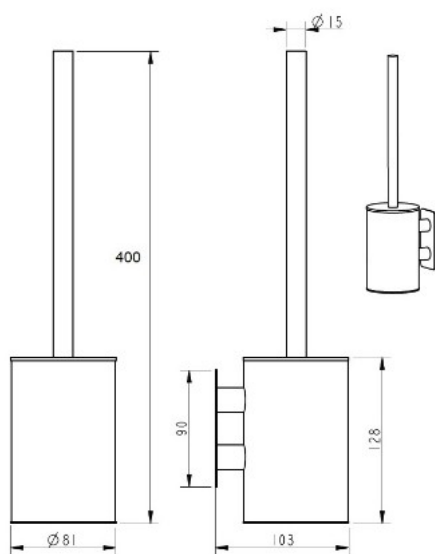

PRODUCT SHEET

Description:

Toilet Brush Holder "Pisa", Adhesive, SS304, Brushed Brass, $\varnothing 81 \times 128 \text{mm}$

Item number:

22.07.593-0

Units	Box	Carton	HS Code	Barcode
Pcs.			8302500000	 5704866520867