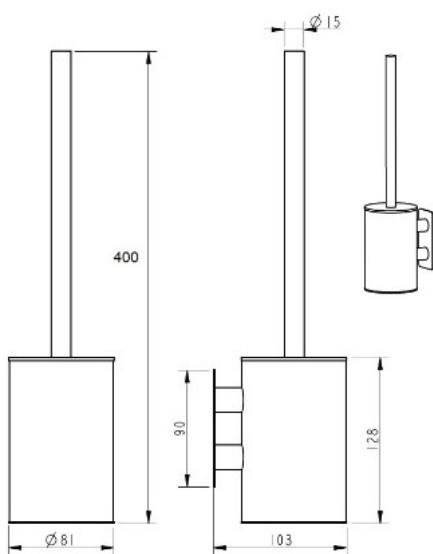

# PRODUCT SHEET

**Description:**

Toilet Brush Holder "Pisa", Adhesive, SS304, Matt Black, ø81 x128mm

**Item number:**

22.07.592-0

Units	Box	Carton	HS Code	Barcode
Pcs.			8302500000	
				5704866520850

**SISO A/S**