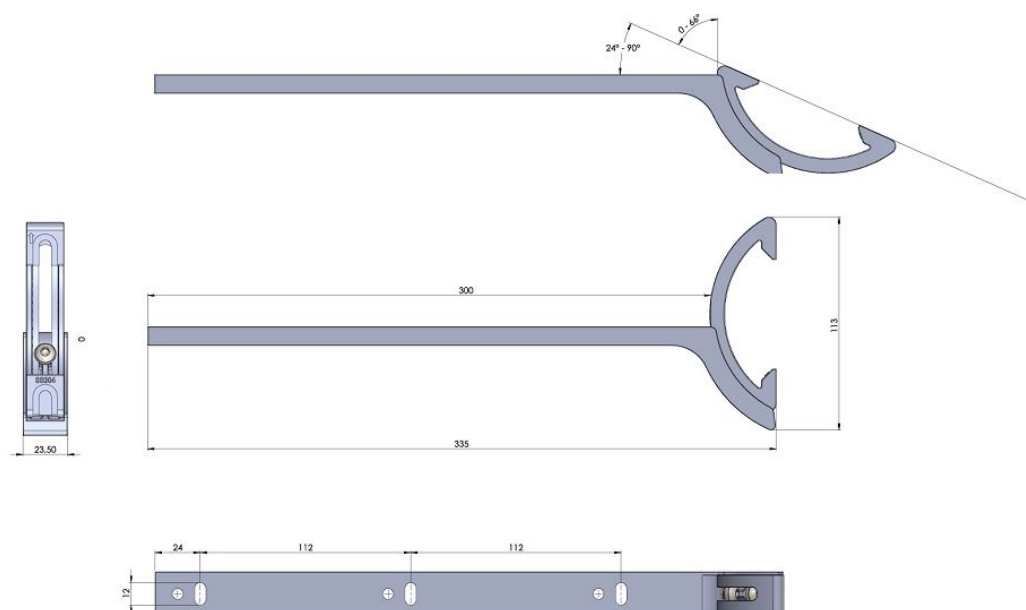

PRODUCT SHEET

Description:

Shelf Bracket "Slope", SS-304 Raw, For Sloping Walls from 0-66 Degree, F/Glass & Wood Shelves,
Incl.: 2 Socket Screws, M6x8mm DIN 7984, 2 x CSK Chipboard Screws 5x50mm,, 2 Plastic Wall Plugs
ø8x50mm, 1 x 4mm L-shaped Hex, Key, 2 Flat Washers, 3 x Suction Pads F/Glass Shelves

Item number:

22.02.802-0

Units	Box	Carton	HS Code	Barcode
Pcs.	1	32	8302500000	
				5704866466516

SISO A/S

Mileparken 11
DK-2740 Skovlunde
Denmark
VAT: DK 24786013

Phone +45 45 830 900

www.siso.dk
siso@siso.dk

Danske Bank
Nytorv Branch
Copenhagen
SWIFT: DABADKKK

Account no.
4180 3112 112936
IBAN Account
DK7230003112112936