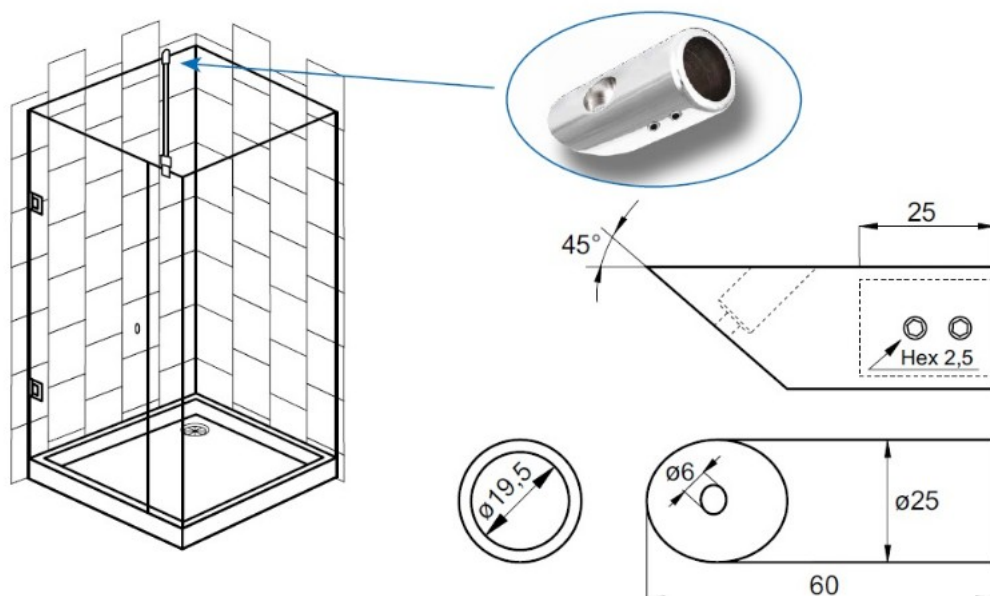

PRODUCT SHEET

Description:

Bar To Wall Bracket, F/ø19mm Tube, Brushed Brass, 45 DG Angle

Item number:

15.26.101-5

Units	Box	Carton	HS Code	Barcode
Pcs.	1	50	8302419000	
				5704866512237

SISO A/S

Mileparken 11
DK-2740 Skovlunde
Denmark
VAT: DK 24786013