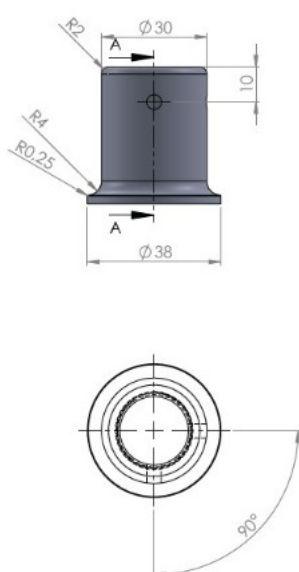

PRODUCT SHEET

Description:

Bar To Wall Bracket, F/ø19mm Tube, Flat Back, Polished Brass

Item number:

15.26.100-6

Units	Box	Carton	HS Code	Barcode
Pcs.	1	100	8302419000	
				5704866504225

Hex 2,5 mm. - din914 M5x5 - flat point