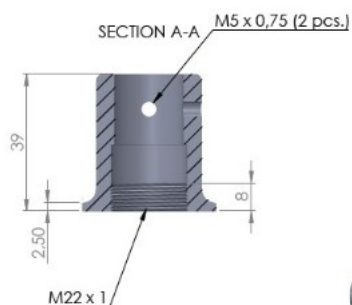

PRODUCT SHEET

Description:

Bar To Wall Bracket, F/ø19mm Tube, Flat Back, Polished Brass

Item number:

15.26.100-6

Units	Box	Carton	HS Code	Barcode
Pcs.	1	100	8302419000	
				5704866504225

Hex 2,5 mm. - din914 M5x5 - flat point