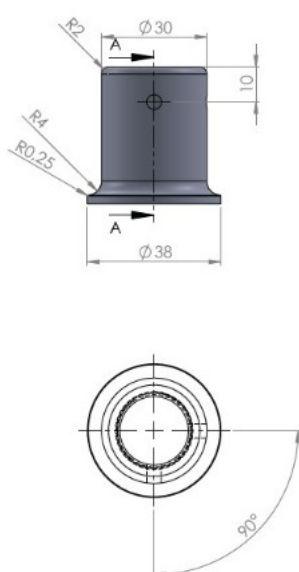

## Description:

Bar To Wall Bracket, F/ø19mm Tube, Flat Back, Brushed Brass

## Item number:

15.26.100-5

Units	Box	Carton	HS Code	Barcode
Pcs.	1	100	8302419000	
				5704866512220

Hex 2,5 mm. - din914 M5x5 - flat point