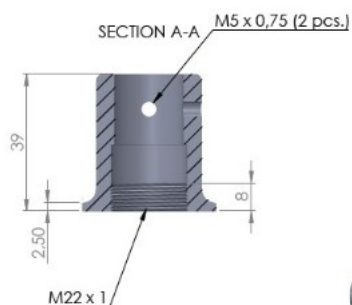

## Description:

Bar To Wall Bracket, F/ø19mm Tube, Flat Back, Brushed Brass

## Item number:

15.26.100-5

Units	Box	Carton	HS Code	Barcode
Pcs.	1	100	8302419000	
				5704866512220

Hex 2,5 mm. - din914 M5x5 - flat point