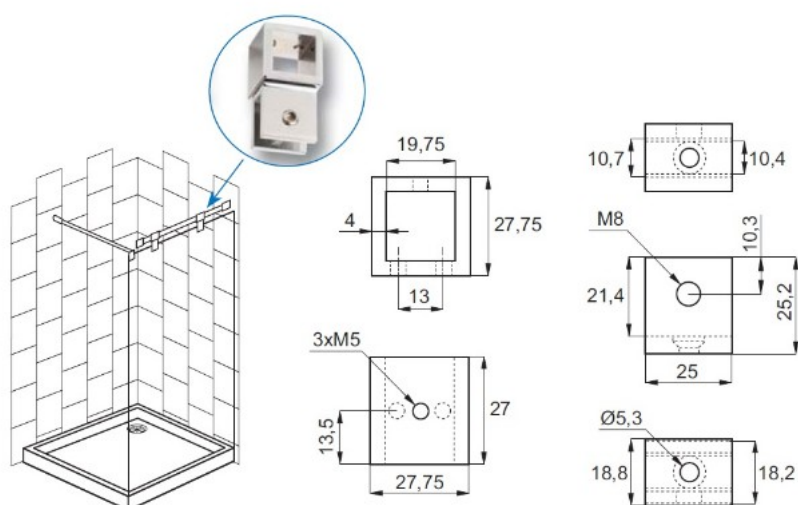

PRODUCT SHEET

Description:

Bar To Glass Centre Bracket,F/19x19mm Square Tube,SS-Look,8- 10mm Glass, W/Open Bar Hole

Item number:

15.24.305-5

Units	Box	Carton	HS Code	Barcode
Pcs.	1	50	8302419000	
				5704866474771

SISO A/S

Mileparken 11
DK-2740 Skovlunde
Denmark
VAT: DK 24786013

Phone +45 45 830 900

www.siso.dk
siso@siso.dk

Danske Bank
Nytorv Branch
Copenhagen
SWIFT: DABADKKK

Account no.
4180 3112 112936
IBAN Account
DK7230003112112936