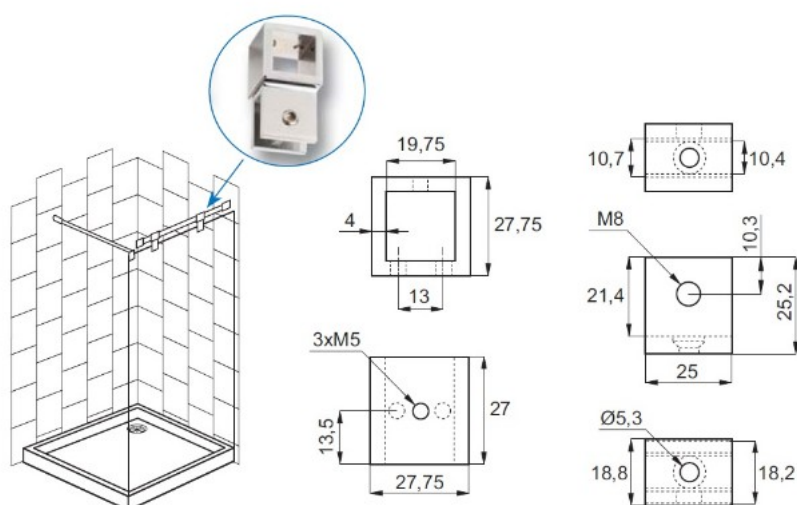

PRODUCT SHEET

Description:

Bar To Glass Centre Bracket,F/19x19mm Square Tube,Black Finish, 8-10mm Glass, W/Open Bar Hole

Item number:

15.24.305-4

Units	Box	Carton	HS Code	Barcode
Pcs.	1	50	8302419000	
				5704866502467