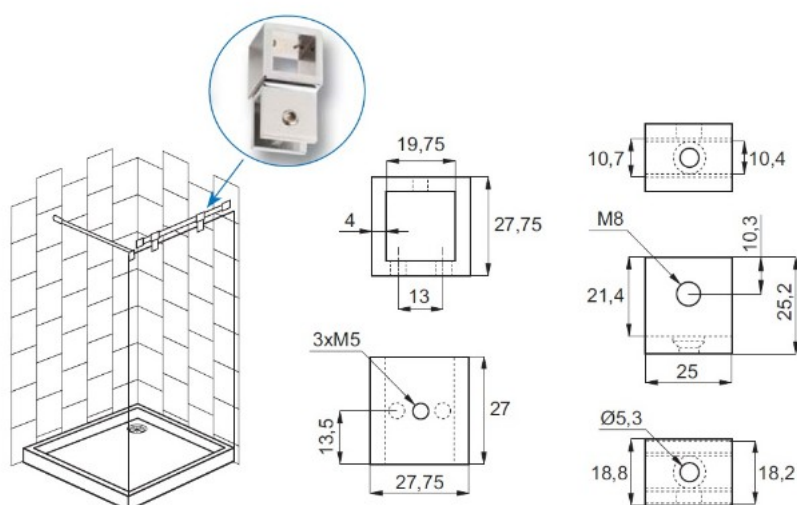

PRODUCT SHEET

Description:

Bar To Glass Centre Bracket,F/19x19mm Square Tube,CPL,8-10mm Glass, W/Open Bar Hole

Item number:

15.24.305-0

Units	Box	Carton	HS Code	Barcode
Pcs.	1	50	8302419000	
				5704866474764