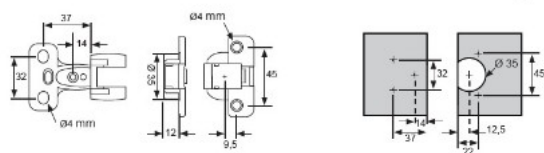

PRODUCT SHEET

Description:

Wide Opening Hinge 270 DG, F/19mm Panel, BRZ, Clip-on, Overlay, F/Wood Screws

Item number:

15.04.082-1

Units	Box	Carton	HS Code	Barcode
Pcs.	1	100	8302100090	
				5704866053471

SISO A/S
Mileparken 11
DK-2740 Skovlunde
Denmark
VAT: 24786013