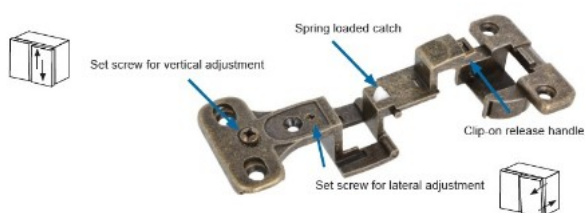

PRODUCT SHEET

Description:

Wide Opening Hinge 270 DG, F/19mm Panel, BRZ, Clip-on, Overlay, F/Wood Screws

Item number:

15.04.082-1

Units	Box	Carton	HS Code	Barcode
Pcs.	1	100	8302100090	
				5704866053471

SISO A/S
Mileparken 11
DK-2740 Skovlunde
Denmark
VAT: 24786013