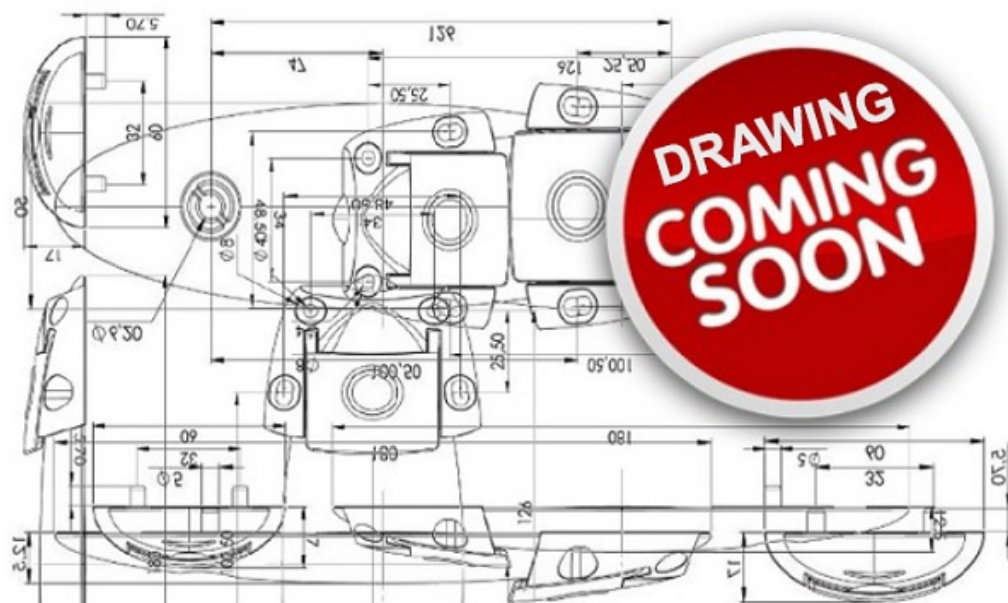

PRODUCT SHEET

Description:

Extension Cable(New) W/Extra Junction F/Extra Lock-1,5 Mtr

Item number:

14.60.297-0

Units	Box	Carton	HS Code	Barcode
Pcs.	1	35	8301600090	 5704866455435

SISO A/S
Mileparken 11
DK-2740 Skovlunde
Denmark
VAT: DK 24786013