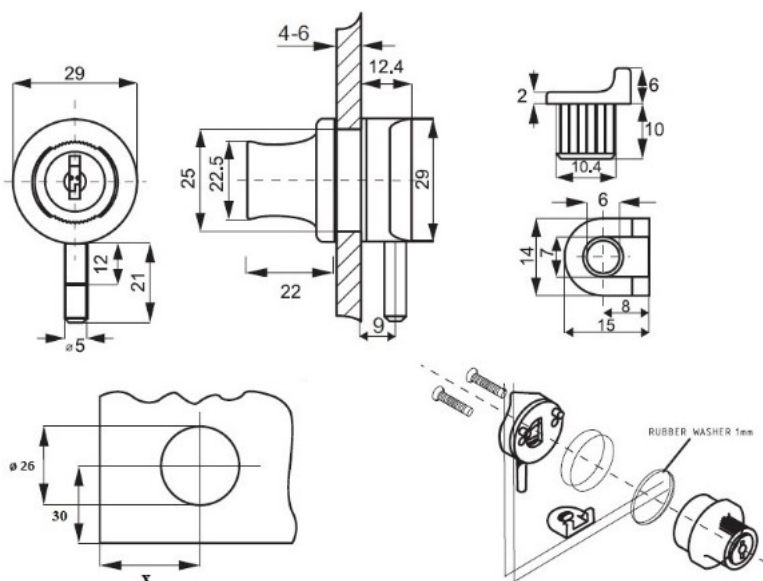

## Description:

Glass Door Lock X-689, Alu Finish, CK SISO, KA D20, 4-6mm Glass

## Item number:

14.09.133-5

Units	Box	Carton	HS Code	Barcode
Pcs.	15	150	8301300000	
				5704866454087