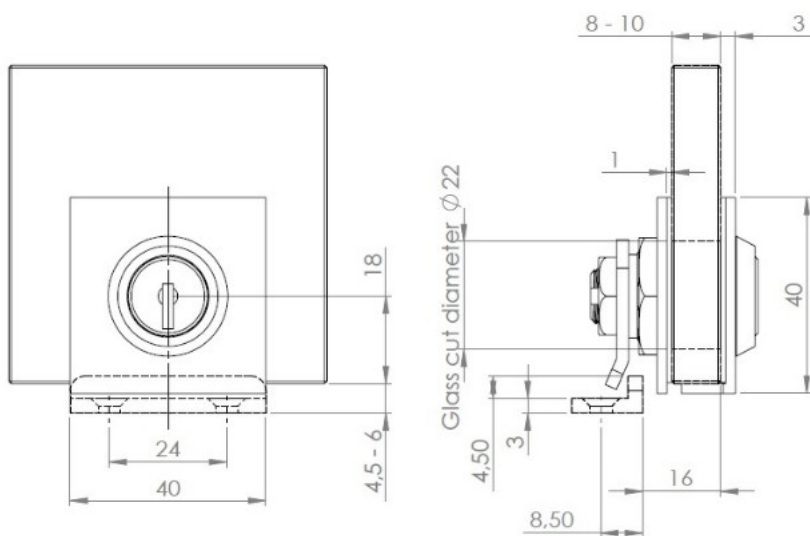

### Description:

Glass Door Lock "Swan" KA, 8-10mm Glass, Brass , CPL, W/ Raised Brass Striker, CPL, W/SISO Metal Keys

### Item number:

14.09.001-0

Units	Box	Carton	HS Code	Barcode
Pcs.	10	100	8302415000	
				5704866045674