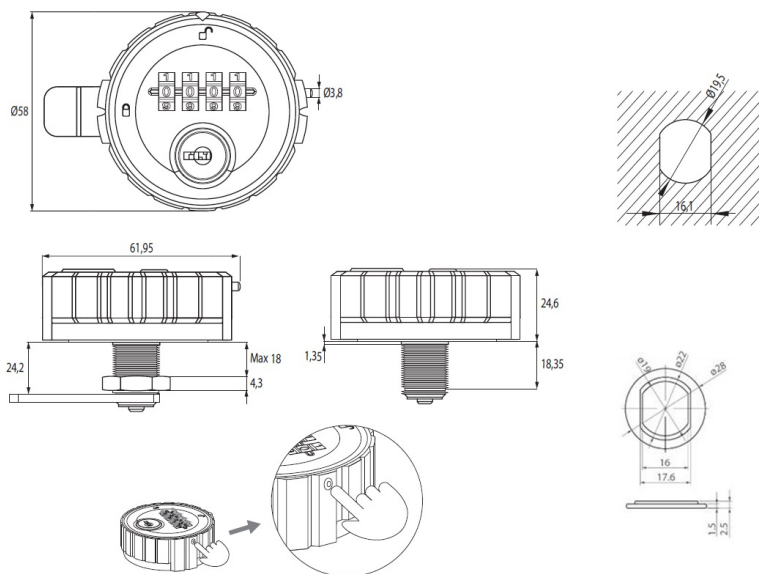

PRODUCT SHEET

Description:

Combi. Cam Lock M316,4-Digit, $\varnothing 60 \times 24 \text{ mm}$, RH, Zamak, Black, $\varnothing 19 \times 24 \text{ mm}$ Cylinder, 90DG, Straight Cam, C/E: 45mm, W/Hex Nut, Pre-, Coded 0000, Changing Code By Pressing Metal Pin On Side of, Housing into the Housing in Open Position, Master Code A201, Incl. Hole Size Reduction Washers. From $\varnothing 22$ to $\varnothing 19 \text{ mm}$

Item number:

14.08.291-0

Units	Box	Carton	HS Code	Barcode
Pcs.	1	50	8301300000	
				5704866466349

SISO A/S

Mileparken 11
DK-2740 Skovlunde
Denmark
VAT: DK 24786013

Phone +45 45 830 900

www.siso.dk
siso@siso.dk