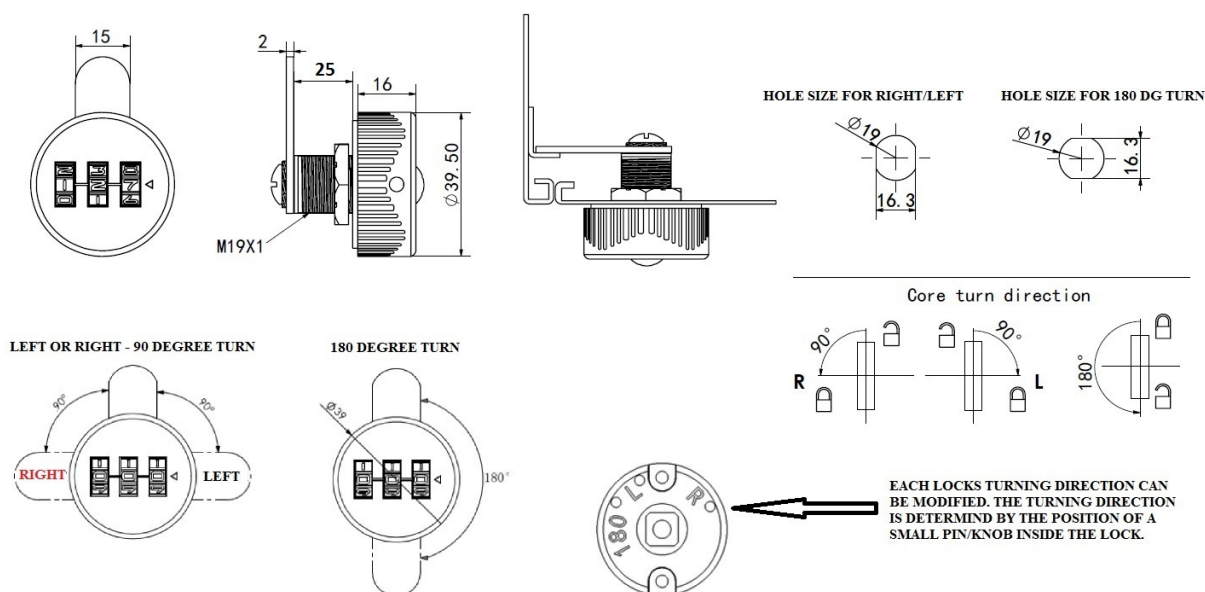

PRODUCT SHEET

Description:

Combi. Cam Lock "Jacks", 90DG, RH, $\varnothing 19 \times 25$ mm, BLK, Cam A04

Item number:

14.08.217-0

Units	Box	Carton	HS Code	Barcode
Pcs.	10	100	8301300000	
5704866498760				

RIGHT

EACH LOCKS TURNING DIRECTION CAN BE MODIFIED. THE TURNING DIRECTION IS DETERMINED BY THE POSITION OF A SMALL PIN/KNOB INSIDE THE LOCK.

SISO A/S

Mileparken 11
DK-2740 Skovlunde
Denmark
VAT: DK 24786013