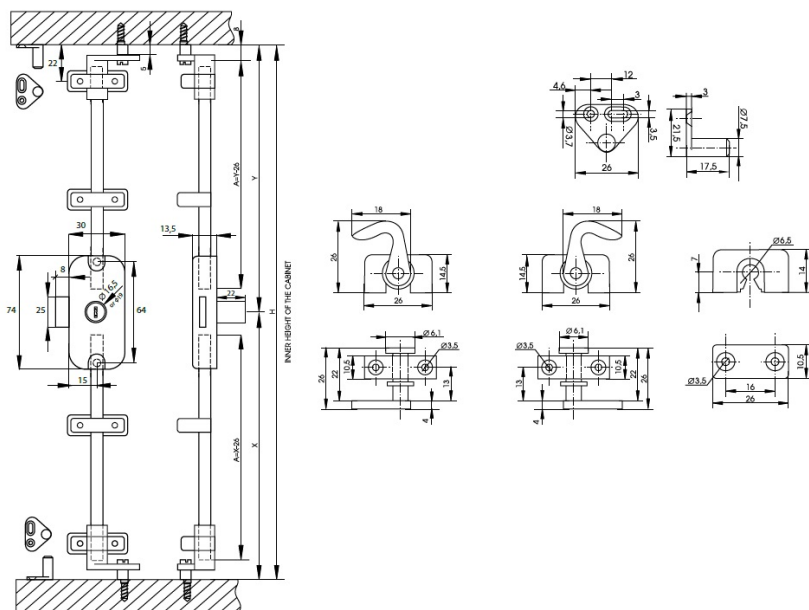

PRODUCT SHEET

Description:

Rotary Bar Lock M922, $\varnothing 16,5 \times 22 \text{ mm}$, LH, NPL, HCK SISO, W/Triangular Bolt, 3-Way, 15mm Backset, W/Accessories, No Bar, J#11

Item number:

14.05.269-2

Units	Box	Carton	HS Code	Barcode
Pcs.	10	100	8301300000	
				5704866042901