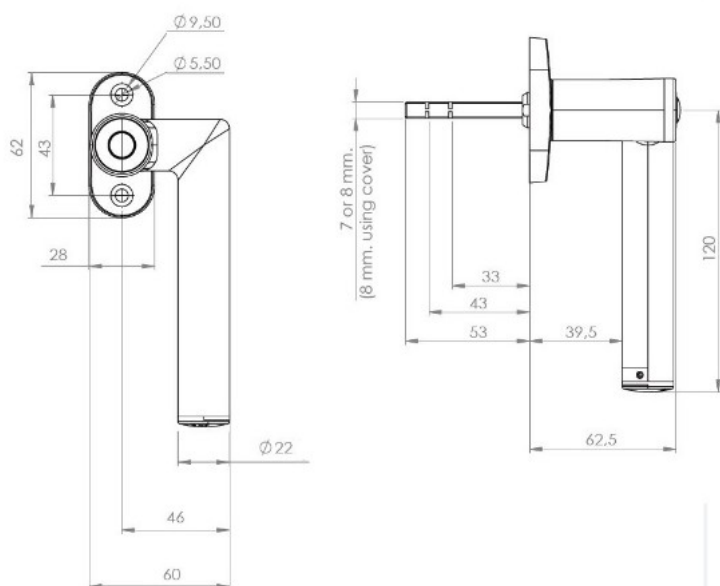

PRODUCT SHEET

Description:

Electronic Lock "E-Win" RFID & Bluetooth, Right, Alu Look, F/Patio Doors and Windows, cc:34mm, F/IOS & Android., Included: 1 Masterkey 14.60.306-8 + 1 Userkey 14.60.306-7, , 1 Adapter F/8mm Spindle - 2 Pcs. Batteries AA/SL760-3.6V, Are Not Included (14.04.602-8)

Item number:

14.04.602-0

Units	Box	Carton	HS Code	Barcode
Pcs.	1	40	8302415000	
				5704866042314

SISO A/S

Mileparken 11
DK-2740 Skovlunde
Denmark
VAT: DK 24786013

Phone +45 45 830 900

www.siso.dk
siso@siso.dk