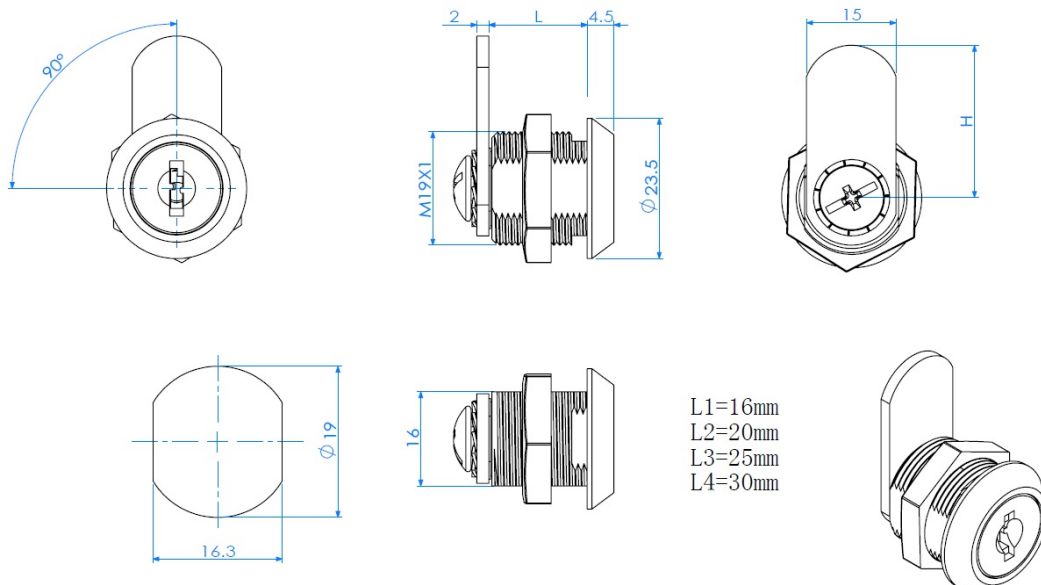

PRODUCT SHEET

Description:

Cam Lock MIC1925, 90DG, Cam No. A01, CPL, CK SISO, #J11

Item number:

14.04.495-0

Units	Box	Carton	HS Code	Barcode
Pcs.	30	300	8301300000	
				5704866041980

SISO A/S

Mileparken 11
DK-2740 Skovlunde
Denmark
VAT: DK 24786013