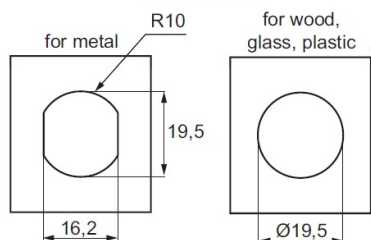

SISO A/S

Mileparken 11
DK-2740 Skovlunde
Denmark
VAT: DK 24786013

Phone +45 45 830 900

www.siso.dk
siso@siso.dk

Danske Bank
Nytorv Branch
Copenhagen
SWIFT: DABADKKK

Account no.
4180 3112 112936
IBAN Account
DK7230003112112936