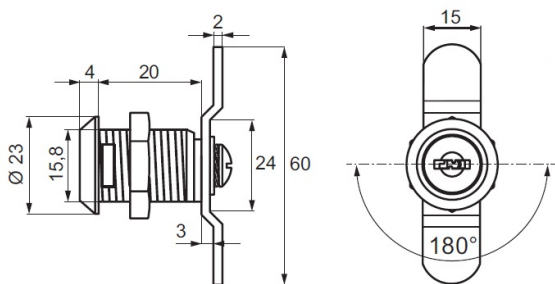

PRODUCT SHEET

Description:

Cam Lock M1920, 180DG, Cam 138, "Cashier Desk", CPL, CK SISO Key Pull Out at 3 Positions. 6,9 & 12 O'Clock, Master Key, System J#11

Item number:

14.04.487-5

Units	Box	Carton	HS Code	Barcode
Pcs.	30	300	8301300000	
				5704866041881