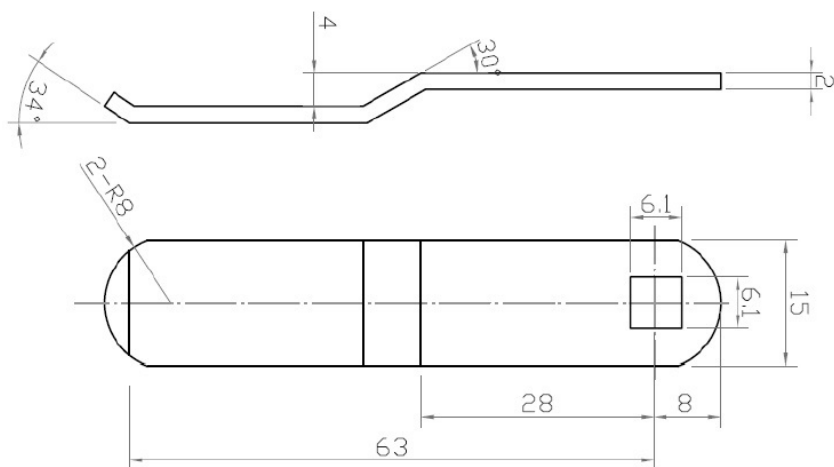

PRODUCT SHEET

Description:

Cam No. 22 F/Combi Locks,Cranked 6,5mm, 63mm C/E ,Hole:6x6mm Fits for Locks
M237/238/266/268/300/316/3001 & 3002

Item number:

14.04.262-0

| Units | Box | Carton | HS Code | Barcode |
|-------|-----|--------|------------|--|
| Pcs. | | | 8301600090 |  |
| | | | | 5704866040914 |