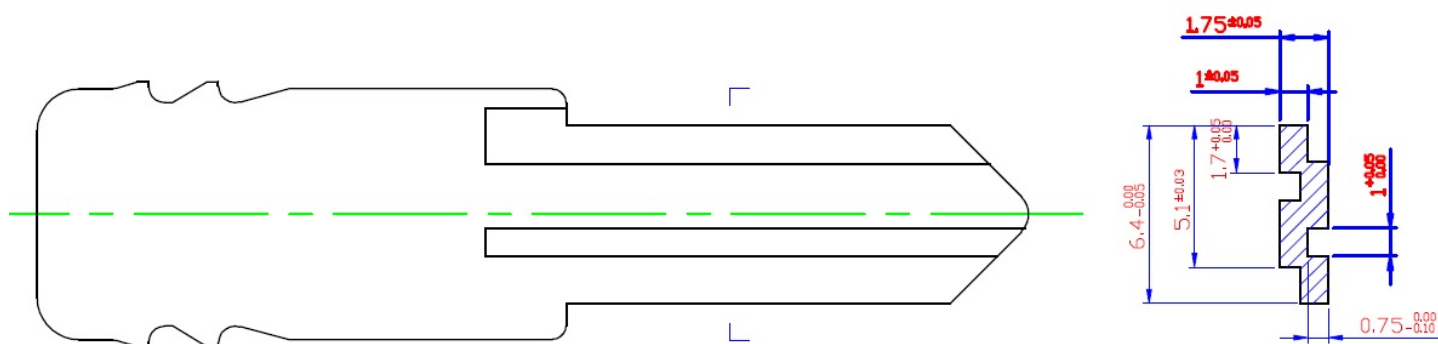

# PRODUCT SHEET

**Description:**

Car Key, SISO Logo, Blank, D/E, Circular FO1 Key Way (Old)

**Item number:**

14.04.107-0

Units	Box	Carton	HS Code	Barcode
Pcs.	200	2000	8301700000	 5704866040174

**SISO A/S**