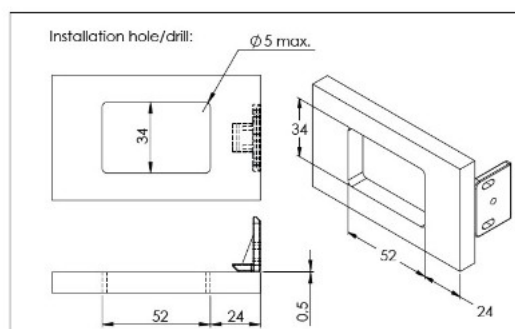

PRODUCT SHEET

Description:

Slam Lock "Wagon", W/Pull Latch, 65x38mm, CPL, 12-14mm, Zamak Handle & Black ABS Body, Incl. Black ABS Striker

Item number:

14.03.090-0

Units	Box	Carton	HS Code	Barcode
Pcs.	10	100	8301300000	
				5704866518390

SISO A/S

Mileparken 11
DK-2740 Skovlunde
Denmark
VAT: 24786013

Phone +45 45 830 900

www.siso.dk
siso@siso.dk

Danske Bank
Nytorv Branch
Copenhagen
SWIFT: DABADKKK

Account no.
4180 3112 112936
IBAN Account
DK7230003112112936