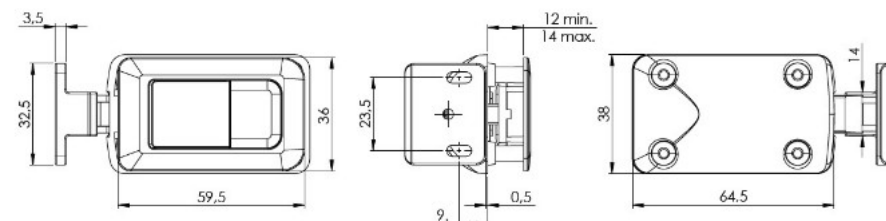

PRODUCT SHEET

Description:

Slam Lock "Wagon", W/Pull Latch, 65x38mm, CPL, 12-14mm, Zamak Handle & Black ABS Body, Incl. Black ABS Striker

Item number:

14.03.090-0

Units	Box	Carton	HS Code	Barcode
Pcs.	10	100	8301300000	
				5704866518390

SISO A/S

Mileparken 11
DK-2740 Skovlunde
Denmark
VAT: 24786013

Phone +45 45 830 900

www.siso.dk
siso@siso.dk

Danske Bank
Nytorv Branch
Copenhagen
SWIFT: DABADKKK

Account no.
4180 3112 112936
IBAN Account
DK7230003112112936