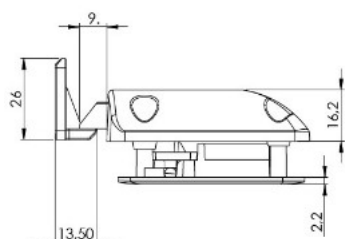

PRODUCT SHEET

Description:

Slam Lock "Wagon", W/Pull Latch, 65x38mm, CPL, 12-14mm, Zamak Handle & Black ABS Body, Incl. Black ABS Striker

Item number:

14.03.090-0

Units	Box	Carton	HS Code	Barcode
Pcs.	10	100	8301300000	
				5704866518390

SISO A/S

Mileparken 11
DK-2740 Skovlunde
Denmark
VAT: 24786013

Phone +45 45 830 900

www.siso.dk
siso@siso.dk

Danske Bank
Nytorv Branch
Copenhagen
SWIFT: DABADKKK

Account no.
4180 3112 112936
IBAN Account
DK7230003112112936