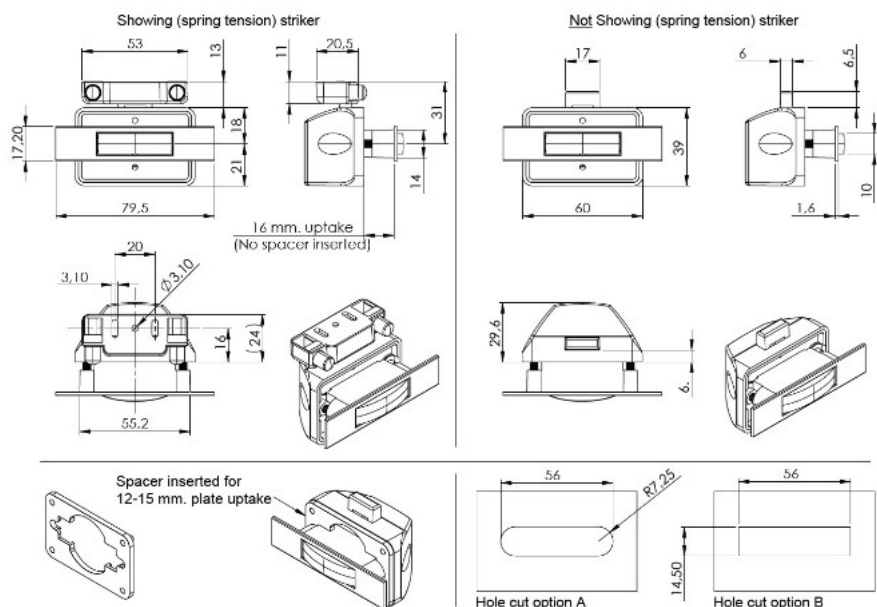

PRODUCT SHEET

Description:

Push Lock "RV", F/12-16 mm, CPL, "Recta" Zamak Knob & Grey ABS Housing, Incl. Grey ABS Striker W/Spring Tension & 3mm, Panel Reduction Spacer in Grey ABS

Item number:

14.03.042-0

Units	Box	Carton	HS Code	Barcode
Pcs.	10	100	8301300000	
				5704866517935

SISO A/S

Mileparken 11
DK-2740 Skovlunde
Denmark
VAT: 24786013

Phone +45 45 830 900

www.siso.dk
siso@siso.dk

Danske Bank
Nytorv Branch
Copenhagen
SWIFT: DABADKKK

Account no.
4180 3112 112936
IBAN Account
DK7230003112112936