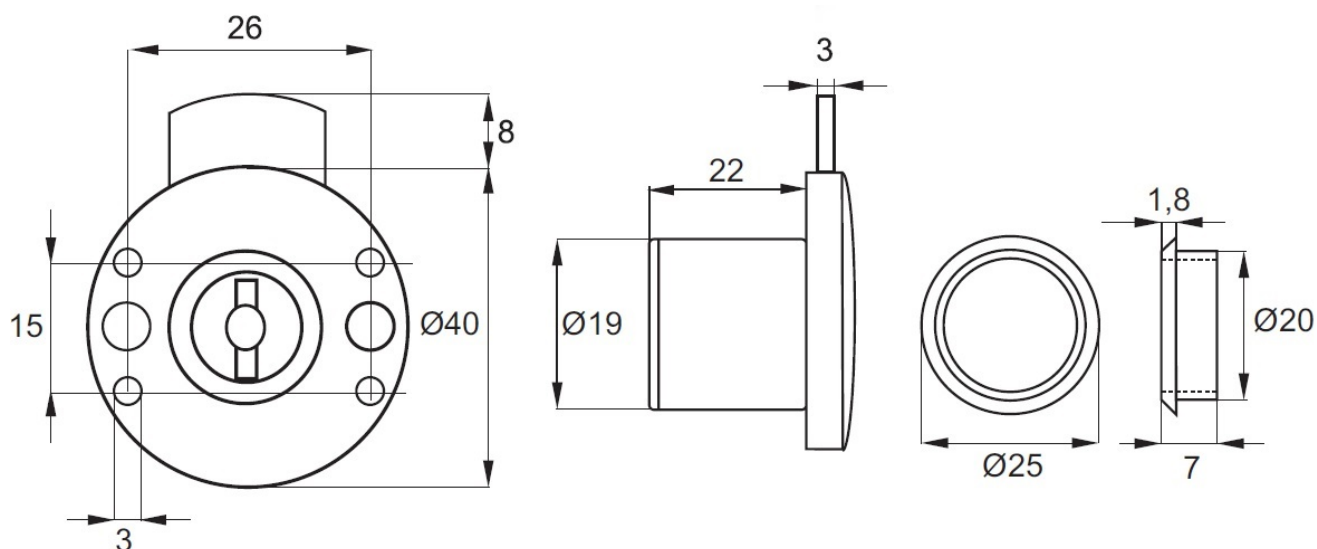

## Description:

Rim Lock 853N,  $\varnothing 19 \times 22$ mm, Drawer, NPL, KA D20, CK SISO, With 4 NPL Screws

## Item number:

14.01.271-5

Units	Box	Carton	HS Code	Barcode
Pcs.	12	240	8301300000	
				5704866456821