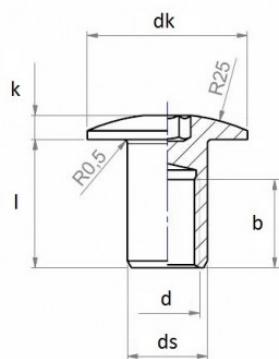

PRODUCT SHEET

Description:

Steel Head D-595,5mm Hex,M8,Head $\varnothing 20 \times 3$ mm,Shaft $\varnothing 10 \times 16$ mm,BLK

Item number:

12.09.932-0

Units	Box	Carton	HS Code	Barcode
Pcs.	1	1000	7318190090	
				5704866026215

dk	d	ds	k	l	b.	s
20	M8	10	3	16	12	5