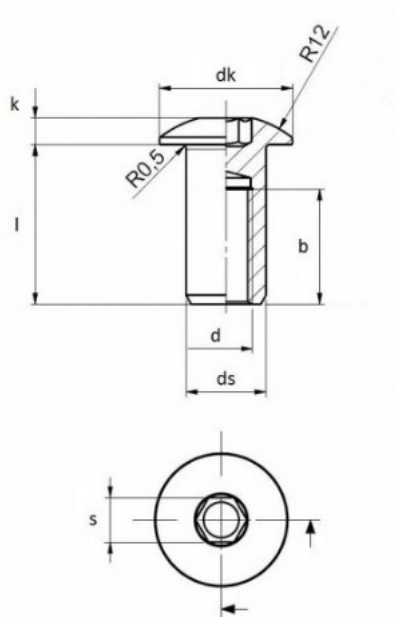

PRODUCT SHEET

Description:

Steel Head D-564, 5mm Hex, M6, Head $\varnothing 15 \times 2$ mm, Shaft $\varnothing 9 \times 12$ mm, NPL

Item number:

12.09.829-0

Units	Box	Carton	HS Code	Barcode
Pcs.	1	2000	7318190090	
				5704866026031