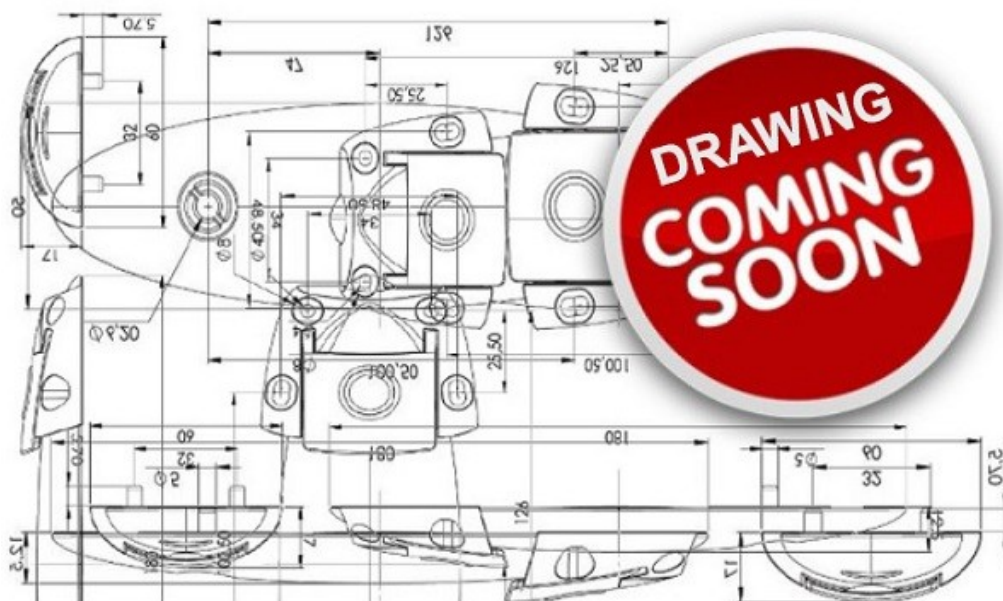

PRODUCT SHEET

Description:

Insex Screw, M6x100mm, Brass Plated, Pointed, DIN 7991

Item number:

12.04.133-2

Units	Box	Carton	HS Code	Barcode
Pcs.	1	900	7318155898	
				5704866021586

SISO A/S

Mileparken 11
DK-2740 Skovlunde
Denmark
VAT: 24786013

Phone +45 45 830 900

www.siso.dk
siso@siso.dk

Danske Bank
Nytorv Branch
Copenhagen
SWIFT: DABADKKK

Account no.
4180 3112 112936
IBAN Account
DK7230003112112936