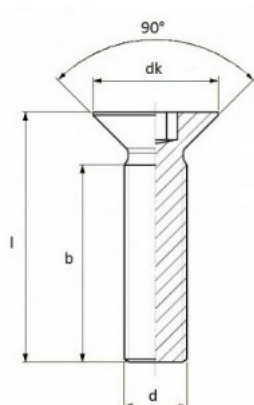

PRODUCT SHEET

Description:

Insex Screw, M6x60mm, Steel-Yellow Zinc Pl, No Point

Item number:

12.04.068-9

Units	Box	Carton	HS Code	Barcode
Pcs.	1	1500	7318155898	
				5704866457408

dk	d	l	b.	s
12	M6	60	50	4

SISO A/S
Mileparken 11
DK-2740 Skovlunde
Denmark
VAT: DK 24786013

Phone +45 45 830 900
www.siso.dk
siso@siso.dk

Danske Bank
Nytorv Branch
Copenhagen
SWIFT: DABADKKK

Account no.
4180 3112 112936
IBAN Account
DK7230003112112936