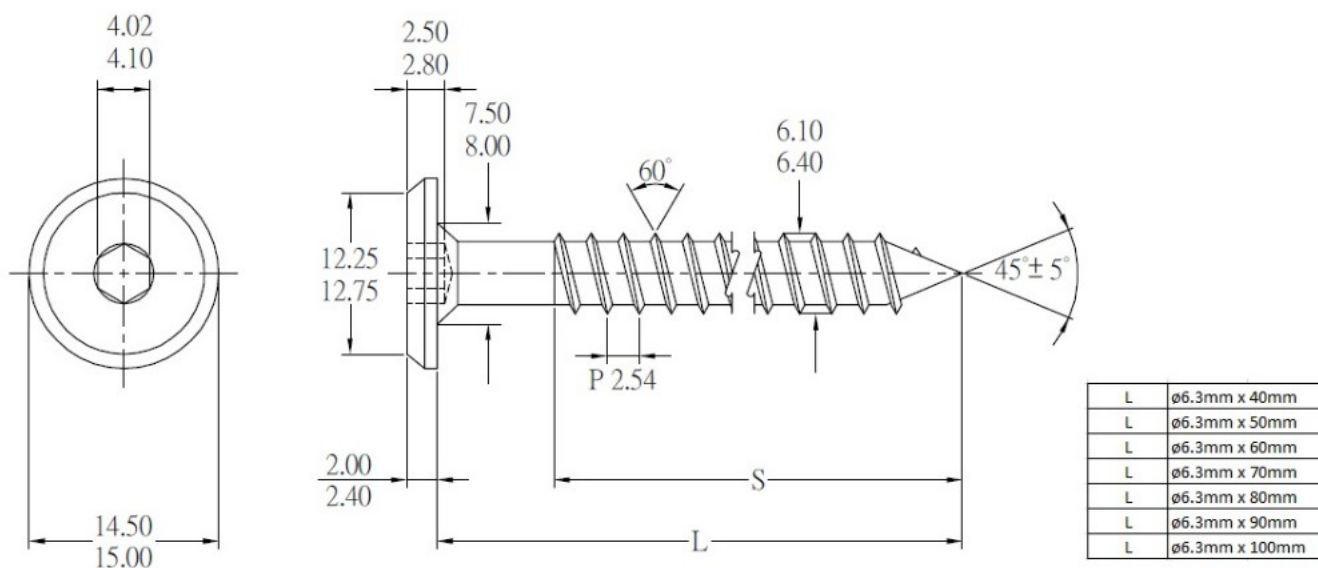

PRODUCT SHEET

Description:

Fifteen Wood Screw, Steel BZP, $\phi 6.3\text{mm} \times 100\text{mm}$, Hex 4mm

Item number:

12.01.398-0

Units	Box	Carton	HS Code	Barcode
Pcs.		600	7318149199	
				5704866108386

SISO A/S