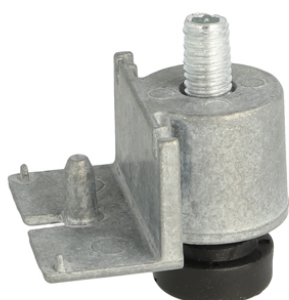

PRODUCT SHEET

Description:

Concealed Adjuster, Zamak-raw,W/Glide ø20mm,BLK,Stud M8x42

Item number:

10.16.340-1

Units	Box	Carton	HS Code	Barcode
Pcs.	1	200	8302420090	
				5704866008877

Item - number	G glide	T tread	S stud
#10.16.340	Ø20 x 9 mm	M8	32 mm