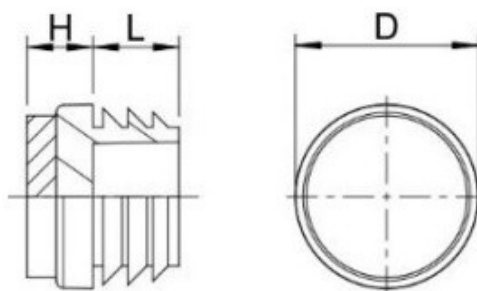

PRODUCT SHEET

Description:

Insert Glide For Round Tubes, Diam 40mm, PE, Black

Item number:

10.02.185-0

Units	Box	Carton	HS Code	Barcode
Pcs.	0	1000	3901908099	 5704866007023

D	H	L
14,0	4,0	9,3
15,0	4,0	9,6
19,0	4,1	11,0
20,0	4,0	12,0
22,0	4,0	11,8
25,0	5,0	11,8
30,0	5,0	14,0
35,0	5,0	14,3
40,0	5,0	11,7
42,0	5,0	11,5
50,0	5,2	16,0