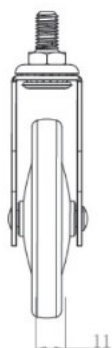

PRODUCT SHEET

Description:

Tea Trolley Castor $\varnothing 73,5\text{mm}$ "Tacitus", Brass Pl, W/Brake & Stem M8x15mm, MH: 98mm, PA Track, Loading Capacity 12kg

Item number:

08.01.117-0

Units	Box	Carton	HS Code	Barcode
Pcs.			8302200090	 5704866520096

SISO A/S

Mileparken 11
DK-2740 Skovlunde
Denmark
VAT: 24786013

Phone +45 45 830 900

www.siso.dk
siso@siso.dk

Danske Bank
Nytorv Branch
Copenhagen
SWIFT: DABADKKK

Account no.
4180 3112 112936
IBAN Account
DK7230003112112936