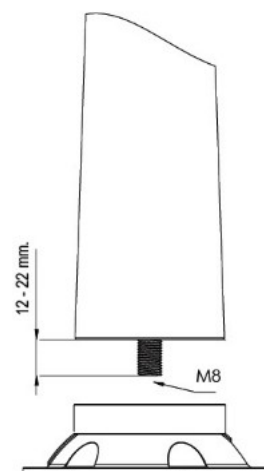

SISO A/S

Mileparken 11
DK-2740 Skovlunde
Denmark
VAT: DK 24786013

Phone +45 45 830 900

www.siso.dk
siso@siso.dk

Danske Bank
Nytovr Branch
Copenhagen
SWIFT: DABADKKK

Account no.
4180 3112 112936
IBAN Account
DK7230003112112936