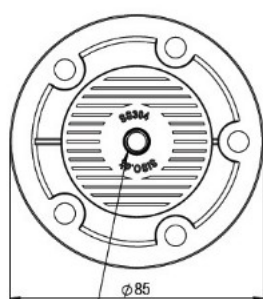

PRODUCT SHEET

Description:

Leg Connector "Mini-Twister", SS304, Raw

Item number:

06.11.201-0

Units	Box	Carton	HS Code	Barcode
Set	4	40	8302420090	
				5704866478779

M8 thread

Preset positioning spots to insure correct adjustment and strength