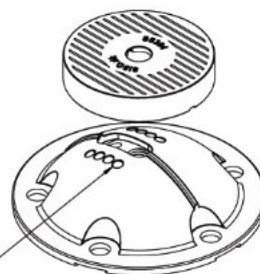

SISO A/S

Mileparken 11
DK-2740 Skovlunde
Denmark
VAT: DK 24786013

Phone +45 45 830 900

www.siso.dk
siso@siso.dk

Danske Bank
Nytovr Branch
Copenhagen
SWIFT: DABADKKK

Account no.
4180 3112 112936
IBAN Account
DK7230003112112936