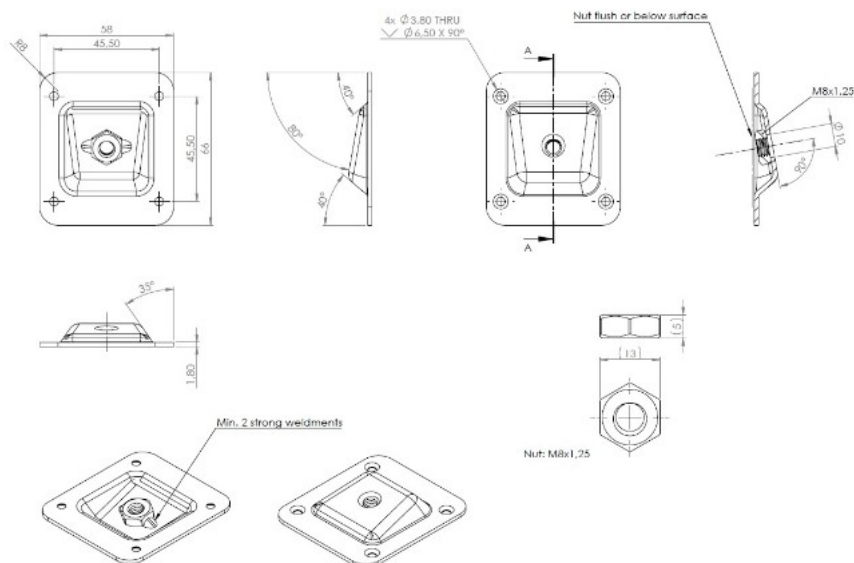

## Description:

Leg Bracket, Steel Black, W/M8 Hex Nut F/M8 Bolt, 10 DG Angle, 66 x 58 mm

## Item number:

06.11.153-0

Units	Box	Carton	HS Code	Barcode
Pcs.	1	240	8302420090	
				5704866520584