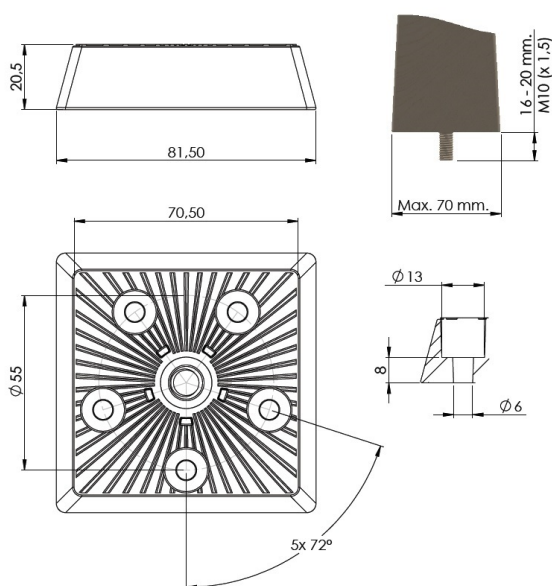

## Description:

"Rima" Leg Connector, Black PC/ABS, F/Square Legs, W/Spring Tension, 81,5x20,5mm, Max Leg Size: 70x70mm, F/M10 Bolt

## Item number:

06.11.140-0

Units	Box	Carton	HS Code	Barcode
Pcs.	4	180	3903300000	
				5704866483681